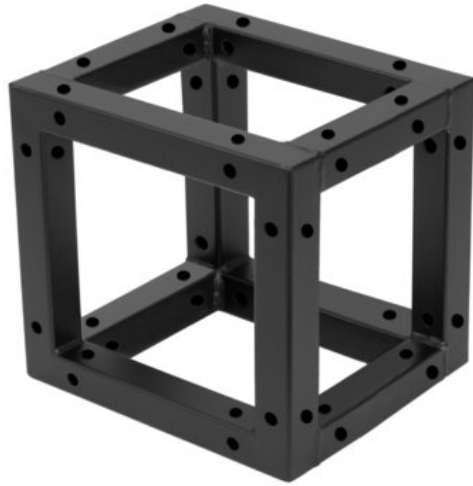

## DECOTRUSS Quad Corner Block bk

Accessory element for DECOTRUSS Quad - the decorative truss system

Art. No.: 60112400

GTIN: 4026397665765

**List price: 35.58 €**

incl. 19% VAT.

### Features:

- Small packing size of 20 cm
- Particularly easy installation with M8 screw
- Easily create trendy designs
- Achieve dramatic effects in combination with appropriate lighting, lush greenplants, brass elements and white as a strong contrast
- Please order matching screw set separately
- For application areas such as: Shop fitting; mobile djs / entertainer; Installation

### Logistic

EAN / GTIN: 4026397665765

Weight: 1,70 kg

Length: 0.22 m

Width: 0.22 m

Heigh: 0.23 m

### Technical specifications:

Material: Steel (powder-coated)

Color: Black, powder-coated

Dimensions: Length: 20 cm

Width: 20 cm

Depth: 20 cm

Weight: 1,50 kg