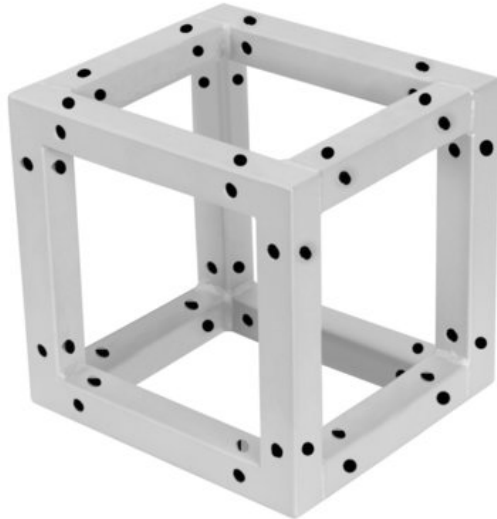

## DECOTRUSS Quad Corner Block sil

Art. No.: 60112405

Achieve dramatic effects in combination with appropriate lighting, lush greenplants, brass elements and white as a strong contrast

**List price: 39.15 €**

### Features:

- Silvergrey coating for a classic high-tech look
- Small packing size of 20 cm
- Particularly easy installation with M8 screw
- Easily create trendy designs
- Please order matching screw set separately
- For application areas such as: Shop fitting; mobile djs / entertainer; Installation

### Logistic

EAN / GTIN: 4026397665772

Weight: 1,70 kg

Length: 0.22 m

Width: 0.22 m

Height: 0.23 m

### Technical specifications:

Color: Silvergrey, matte, powder-coated

Dimensions: Length: 20 cm

Width: 20 cm

Depth: 20 cm

Weight: 1,50 kg