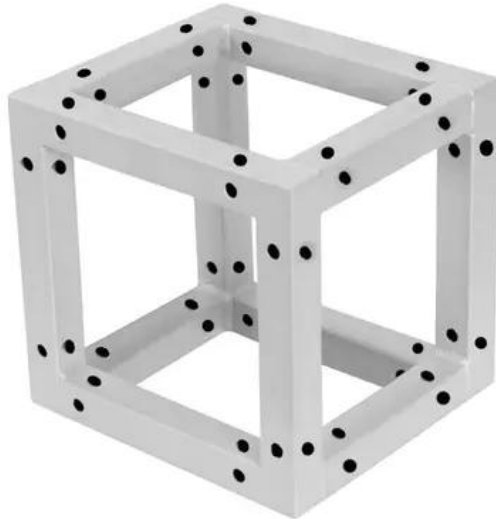

DECOTRUSS Quad Corner Block sil

Art. No.: 60112405

Achieve dramatic effects in combination with appropriate lighting, lush greenplants, brass elements and white as a strong contrast

Features:

- Silvergrey coating for a classic high-tech look
- Small packing size of 20 cm
- Particularly easy installation with M8 screw
- Easily create trendy designs
- Please order matching screw set separately
- For application areas such as: Shop fitting; mobile djs / entertainer; installation

Logistic

EAN / GTIN: 4026397665772
Weight: 1,70 kg
Length: 0.22 m
Width: 0.22 m
Heigh: 0.23 m

Technical specifications:

Color: Silvergrey, matte, powder-coated

Dimensions: Length: 20 cm
Width: 20 cm
Depth: 20 cm

Weight: 1.50 kg

Scope of delivery:

1 x device