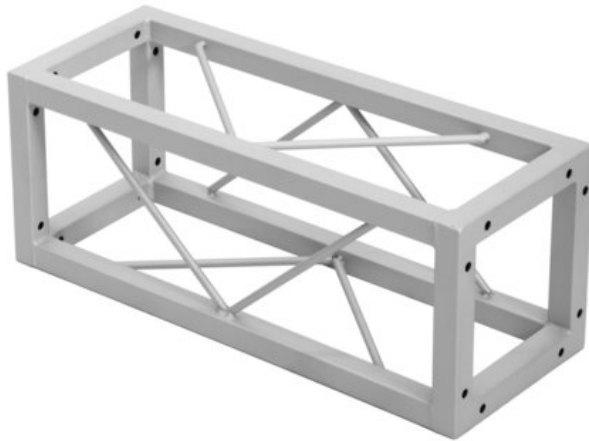

## DECOTRUSS Quad ST-500 Truss sil

Decorative square crossbar

Art. No.: 60112415

GTIN: 4026397665796

**The article is no longer in our assortment.**

### Features:

- Small decorative truss
- Silvergrey coating for a classic high-tech look
- Small packing size of 20 cm
- Particularly easy installation with M8 screw
- Easily create trendy designs with the optional corner block
- Achieve great effects in combination with suitable lighting, plants and all kinds of props
- Please order matching screw set separately
- Available in different lengths
- For application areas such as: Shop fitting; mobile djs / entertainer; Installation

### Logistic

EAN / GTIN: 4026397665796

Weight: 3,40 kg

Length: 0.22 m

Width: 0.22 m

Height: 0.53 m

### Technical specifications:

Color: Silvergrey, matte, powder-coated

Strut diameter x thickness: 8 mm full material

Dimensions: Length: 50 cm  
Width: 20 cm  
Depth: 20 cm

Weight: 3,00 kg