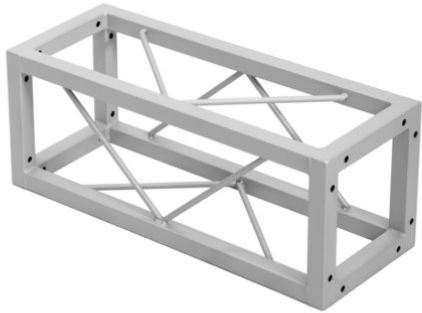

## Quad ST-500 Truss sil

Decorative square crossbar

**Art. No.:** 60112415

GTIN: 4026397665796

**The article is no longer in our assortment.**

## Quad ST-500 Truss sil

Decorative square crossbar

**Art. No.:** 60112415

GTIN: 4026397665796

### Features:

---

- Small decorative truss
- Silvergrey coating for a classic high-tech look
- Small packing size of 20 cm
- Particularly easy installation with M8 screw
- Easily create trendy designs with the optional corner block
- Achieve great effects in combination with suitable lighting, plants and all kinds of props
- Please order matching screw set separately
- Available in differend lengths
- For application areas such as: Shop fitting; mobile djs / entertainer; Installation