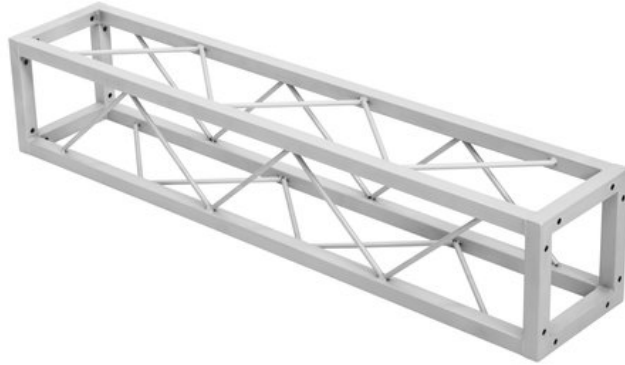

DECOTRUSS Quad ST-1000 Truss sil

Decorative square crossbar

Art. No.: 60112425

GTIN: 4026397665819

The article is no longer in our assortment.

Features:

- Small decorative truss
- Silvergrey coating for a classic high-tech look
- Small packing size of 20 cm
- Particularly easy installation with M8 screw
- Easily create trendy designs with the optional corner block
- Achieve great effects in combination with suitable lighting, plants and all kinds of props
- Please order matching screw set separately
- Available in different lengths
- For application areas such as: Shop fitting; mobile djs / entertainer; Installation

Logistic

EAN / GTIN: 4026397665819

Weight: 6,10 kg

Length: 0.22 m

Width: 0.22 m

Height: 1.03 m

Technical specifications:

Color: Silvergrey, matte, powder-coated

Strut diameter x thickness: 8 mm full material

Dimensions: Length: 1 m
Width: 20 cm
Depth: 20 cm

Weight: 5,40 kg