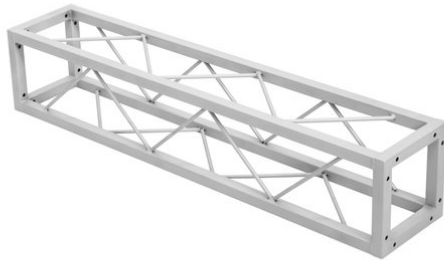

Quad ST-1000 Truss sil

Decorative square crossbar

Art. No.: 60112425

GTIN: 4026397665819

The article is no longer in our assortment.

Quad ST-1000 Truss sil

Decorative square crossbar

Art. No.: 60112425

GTIN: 4026397665819

Features:

- Small decorative truss
- Silvergrey coating for a classic high-tech look
- Small packing size of 20 cm
- Particularly easy installation with M8 screw
- Easily create trendy designs with the optional corner block
- Achieve great effects in combination with suitable lighting, plants and all kinds of props
- Please order matching screw set separately
- Available in differend lengths
- For application areas such as: Shop fitting; mobile djs / entertainer; Installation