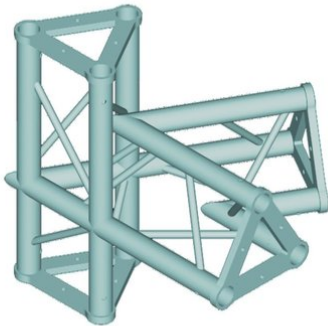

alutruss

TRISYSTEM PAC-20-4 corner 4-way 60°

High-quality truss system

Art. No.: 6020504B

GTIN: 4026397560831

The article is no longer in our assortment.

alutruss

TRISYSTEM PAC-20-4 corner 4-way 60°

High-quality truss system

Art. No.: 6020504B

GTIN: 4026397560831

Features:

- Extreme stability
- Easy installation
- Low weight
- For exhibition and shop installers, discotheque and theatre installations
- 1 x Connection set included
- Trusspipe: 50 mm