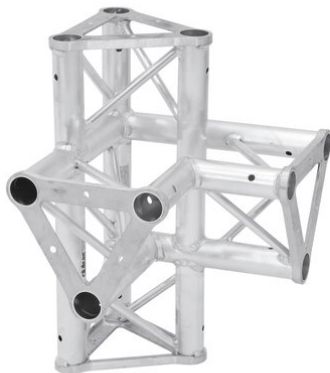

# alutruss

---

## TRISYSTEM PAC-45 corner 4-way V l+h

High-quality truss system

**Art. No.: 60205410**

GTIN: 4026397081640

**The article is no longer in our assortment.**

## TRISYSTEM PAC-45 corner 4-way V l+h

High-quality truss system

**Art. No.: 60205410**

GTIN: 4026397081640

### Features:

---

- Extreme stability
  - Easy installation
  - Low weight
  - For exhibition and shop installers, discotheque and theatre installations
  - 3 x Connection set included
  - Trusspipe: 50 mm
  - Made in Europe
- Package contents
- 3 x connection Set