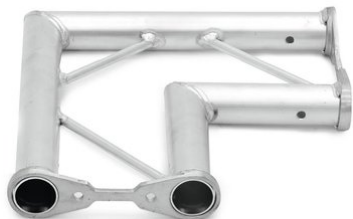

# alutruss

---

## BISYSTEM PH-21 2-way 90° horizontal

2-point truss system

**Art. No.: 60300800**

GTIN: 4026397086393

**The article is no longer in our assortment.**

### Features:

---

- High-quality aluminum-tubes with 50 mm in diameter
  - Easy installation
  - Low weight
  - For exhibition and shop installers, discotheque and theatre installations
  - 1 x Connection set included
  - Direction Horizontal
  - Trusspipe: 50 mm
- Package contents
- 1 x connection Set