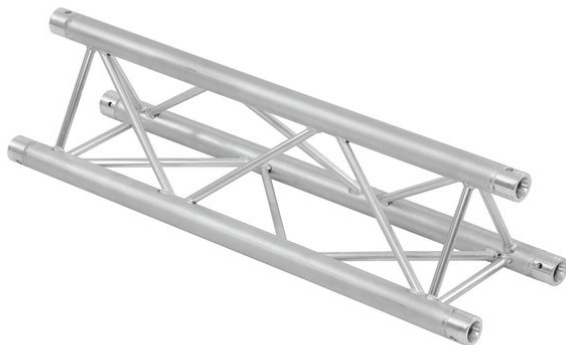

# alutruss

---

## TRILOCK QTTR-2500 3-way cross beam

3-point truss system

**Art. No.: 60301825**

GTIN: 4026397092202

**The article is no longer in our assortment.**

## TRILOCK QTTR-2500 3-way cross beam

3-point truss system

**Art. No.: 60301825**

GTIN: 4026397092202

### Features:

---

- High-quality aluminum-tubes with 50 mm in diameter
- Easy installation
- Low weight
- For exhibition and shop installers, discotheque and theatre installations
- For further information about this product, please refer to the Data Sheet under "Downloads"