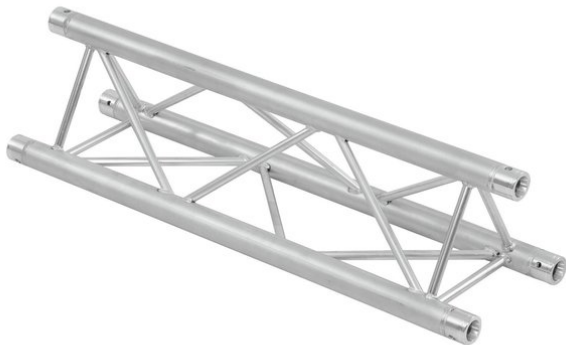

## TRILOCK QTTR-4000 3-way cross beam

3-point truss system

**Art. No.: 60301840**

GTIN: 4026397092219

**The article is no longer in our assortment.**

## TRILOCK QTTR-4000 3-way cross beam

3-point truss system

**Art. No.: 60301840**

GTIN: 4026397092219

### Features:

---

- High-quality aluminum-tubes with 50 mm in diameter
- Easy installation
- Low weight
- For exhibition and shop installers, discotheque and theatre installations
- For further information about this product, please refer to the Data Sheet under "Downloads"