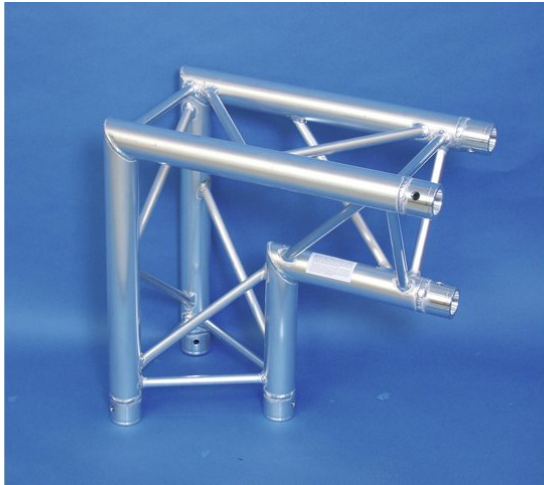

alutruss

TRILOCK QPAC-25 2-way corner 90° V

Art. No.: 60301866
GTIN: 4026397104189

The article is no longer in our assortment.

alutruss

TRILOCK QPAC-25 2-way corner 90° V

Art. No.: 60301866
GTIN: 4026397104189