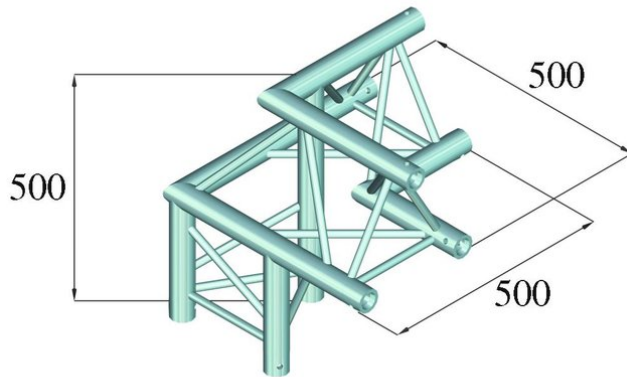

alutruss

TRILOCK QPAL-32 3-way corner Λ left

Art. No.: 60301872
GTIN: 4026397118155

The article is no longer in our assortment.

alutruss

TRILOCK QPAL-32 3-way corner Λ left

Art. No.: 60301872
GTIN: 4026397118155