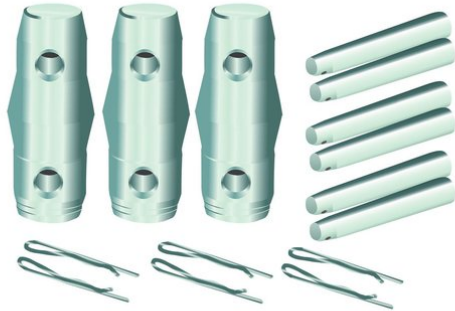

## TRILOCK set cone adapter/pivot/pin

Adapter set

**Art. No.:** 60301897

GTIN: 4026397092127

**The article is no longer in our assortment.**

## TRILOCK set cone adapter/pivot/pin

Adapter set

**Art. No.:** 60301897

GTIN: 4026397092127

### Features:

- Accessory for connecting new and old Quick-Lock-System QTTR
- One set consisting of : 3 x cone adapter old/new (No. 60301910), 6 x pivot (No. 60301902), 6 x pin (No. 60301903)