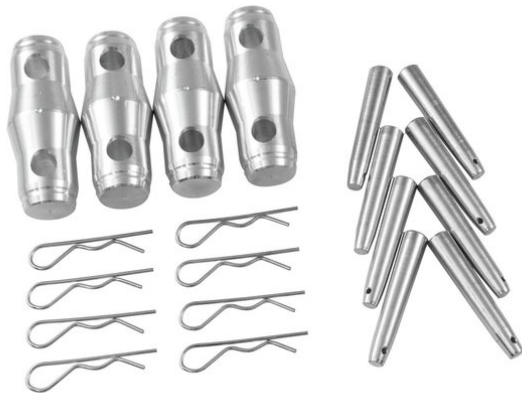

alutruss

QUADLOCK 6082 Set cone/pivot/pin

Art. No.: 6030199D
GTIN: 4026397557893

The article is no longer in our assortment.

All rights reserved. Subject to change without notice. Errors and omissions excepted.
Illustration only. Actual item may differ from photo.

alutruss

QUADLOCK 6082 Set cone/pivot/pin

Art. No.: 6030199D
GTIN: 4026397557893

Features:

All rights reserved. Subject to change without notice. Errors and omissions excepted.
Illustration only. Actual item may differ from photo.