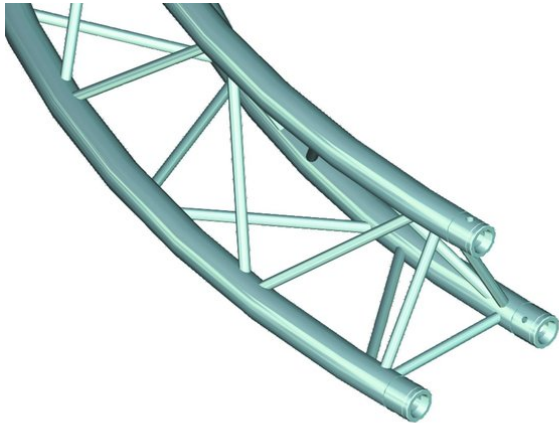

# alutruss

---

## TRILOCK E-GL33 Circlepart 4m out 90° $\wedge$

Art. No.: 60302305  
GTIN: 4026397560091

**The article is no longer in our assortment.**

## TRILOCK E-GL33 Circlepart 4m out 90° $\wedge$

Art. No.: 60302305  
GTIN: 4026397560091

### Features:

---

- Trusspipe: 50 mm
- Made in Europe
- Package contents
- 1 x connection Set