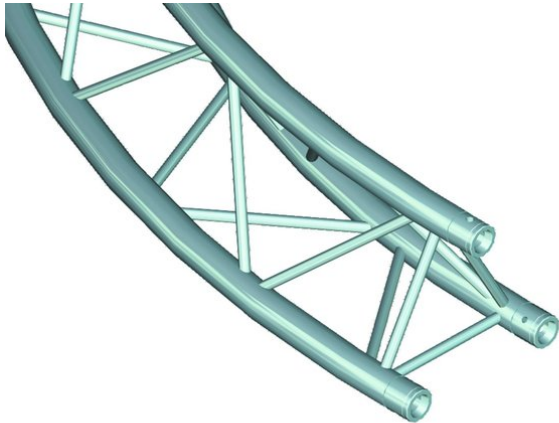

alutruss

TRILOCK E-GL33 Circlepart 5m out 45° Λ

Art. No.: 60302307
GTIN: 4026397560084

The article is no longer in our assortment.

alutruss

TRILOCK E-GL33 Circlepart 5m out 45° Λ

Art. No.: 60302307
GTIN: 4026397560084

Features:

- Trusspipe: 50 mm
- Made in Europe
- Package contents
- 1 x connection Set