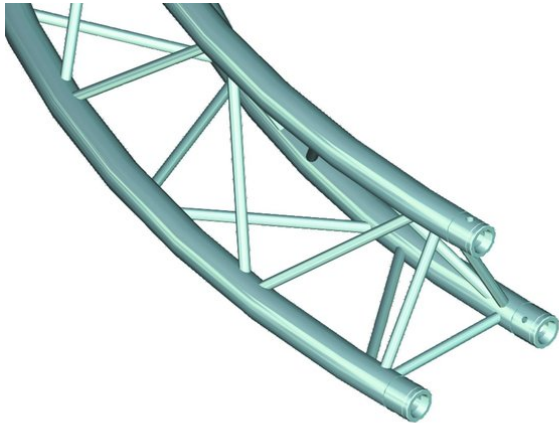

alutruss

TRILOCK E-GL33 Circlepart 7m out 45° \wedge

Art. No.: 6030230B
GTIN: 4026397560060

The article is no longer in our assortment.

alutruss

TRILOCK E-GL33 Circlepart 7m out 45° \wedge

Art. No.: 6030230B
GTIN: 4026397560060

Features:

- Trusspipe: 50 mm
- Made in Europe
- Package contents
- 1 x connection Set