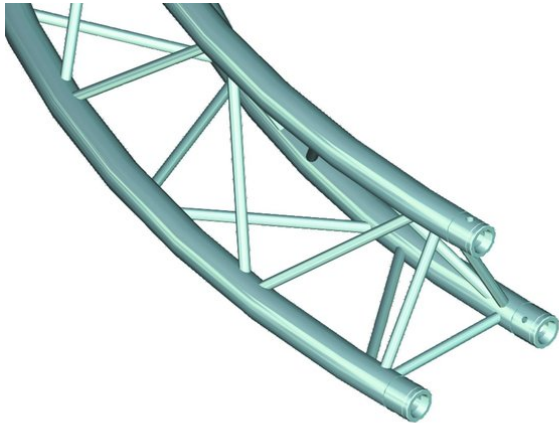

# alutruss

---

## TRILOCK E-GL33 Circlepart 8m out 45° $\wedge$

**Art. No.: 6030230D**  
GTIN: 4026397560053

**The article is no longer in our assortment.**

## TRILOCK E-GL33 Circlepart 8m out 45° $\wedge$

**Art. No.: 6030230D**  
GTIN: 4026397560053

### Features:

---

- Trusspipe: 50 mm
- Made in Europe
- Package contents
- 1 x connection Set