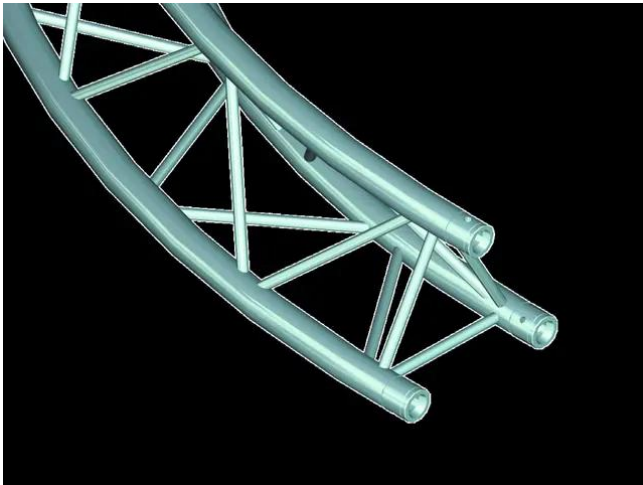

alutruss

TRILOCK 6082 Circlepart 4m in.90° Λ

Art. No.: 60302484
GTIN: 4026397501063

alutruss

TRILOCK 6082 Circlepart 4m in.90° Λ

Art. No.: 60302484
GTIN: 4026397501063

Features:

- Trusspipe: 50 mm
- Made in Europe