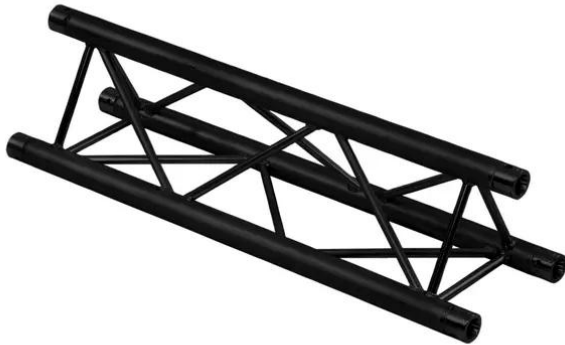

# alutruss

---

## TRILOCK S-1000 3-way Cross Beam black

3-point truss system

**Art. No.: 60302534**

GTIN: 4026397501131

### Features:

---

- Low weight
- Easy installation
- Trusspipe: 50 mm
- TÜV Süd certified
- For application areas such as: Theater; Trade fair and shop fitting; clubs/dancing school