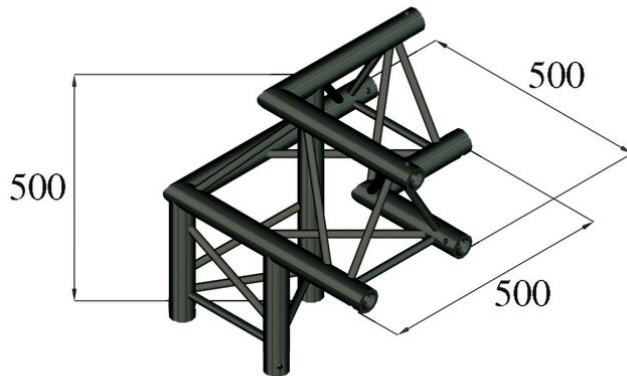

## TRILOCK S-PAL-32 3-Way Corner $\Lambda$ left

3-point truss system

**Art. No.: 6030253P**

GTIN: 4026397501216

**List price: 355.81 €**  
incl. 19% VAT.

## TRILOCK S-PAL-32 3-Way Corner $\Lambda$ left

3-point truss system

**Art. No.: 6030253P**

GTIN: 4026397501216

### Features:

---

- Low weight
- Easy installation
- Trusspipe: 50 mm
- Made in Europe
- For application areas such as: Theater; Trade fair and shop fitting; Clubs/dancing school