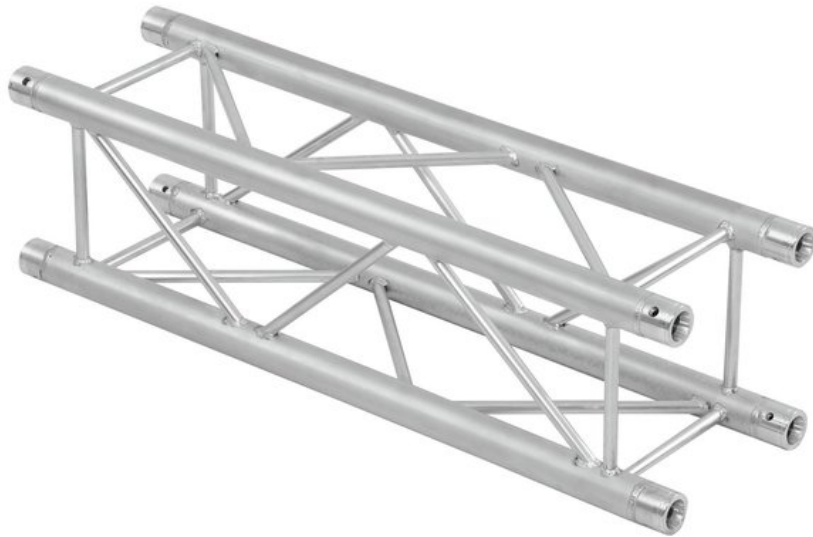

## ALUTRUSS QUADLOCK QQTR-210 4-way cross beam 4-point truss system

Art. No.: 60302902

GTIN: 4026397164121

**The article is no longer in our assortment.**

### Description:

QUADLOCK QQTR 4-point truss system

QUADLOCK QQTR is a 4-point truss system made of aluminum. The individual elements are connected via four cones, pivots and pins.

The advantage of the conical connection system is that the cones completely fit into the main chords so that highest load capacity is guaranteed. The Quick-Lock system enables fast, efficient and highly aesthetic assembly when the truss constructions are frequently assembled and dismantled.

The four main chords are made of 50 mm aluminum tube with 2 mm wall thickness and offer a good relation between strength and weight. The braces have a diameter of 16 mm with 2 mm wall thickness and leave enough space for installing couplers, hooks and clamps.

With 290 mm outer dimensions, QUADLOCK QQTR is a stable truss system for higher loads and extended durability. This system is mainly designed for intense use in stage installations, fair installations, event installations but also for permanent installations in discotheques and theatres.