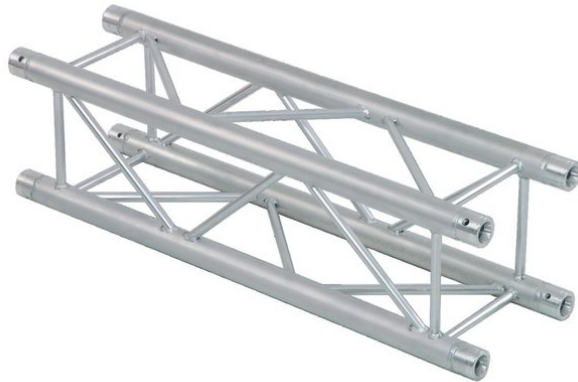

alutruss

QUADLOCK QQTR-3000 4-way cross beam

4-point truss system

Art. No.: 60302930

GTIN: 4026397092325

The article is no longer in our assortment.

alutruss

QUADLOCK QQTR-3000 4-way cross beam

4-point truss system

Art. No.: 60302930

GTIN: 4026397092325

Features:

- High-quality aluminum-tubes with 50 mm in diameter
- Easy installation
- Low weight
- For exhibition and shop installers, discotheque and theatre installations
- For further information about this product, please refer to the Data Sheet under "Downloads"