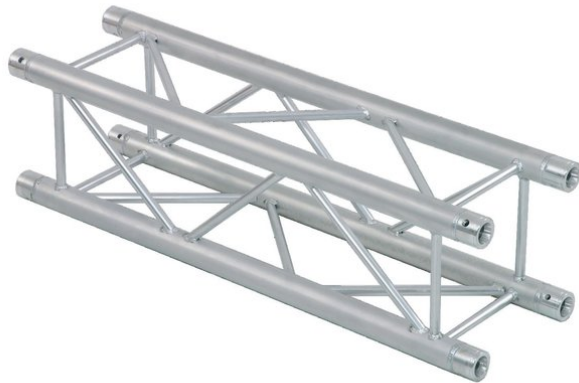

alutruss

QUADLOCK QQTR-4000 4-way cross beam

4-point truss system

Art. No.: 60302940

GTIN: 4026397092332

The article is no longer in our assortment.

alutruss

QUADLOCK QQTR-4000 4-way cross beam

4-point truss system

Art. No.: 60302940

GTIN: 4026397092332

Features:

- High-quality aluminum-tubes with 50 mm in diameter
- Easy installation
- Low weight
- For exhibition and shop installers, discotheque and theatre installations
- For further information about this product, please refer to the Data Sheet under "Downloads"