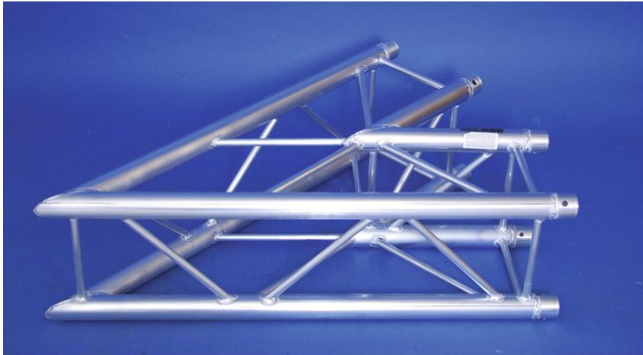

alutruss

QUADLOCK QQC-19 2-way-corner 45°

4-point truss system

Art. No.: 60302945

GTIN: 4026397092349

The article is no longer in our assortment.

alutruss

QUADLOCK QQC-19 2-way-corner 45°

4-point truss system

Art. No.: 60302945

GTIN: 4026397092349

Features:

- High-quality aluminum-tubes with 50 mm in diameter
- Easy installation
- Low weight
- For exhibition and shop installers, discotheque and theatre installations