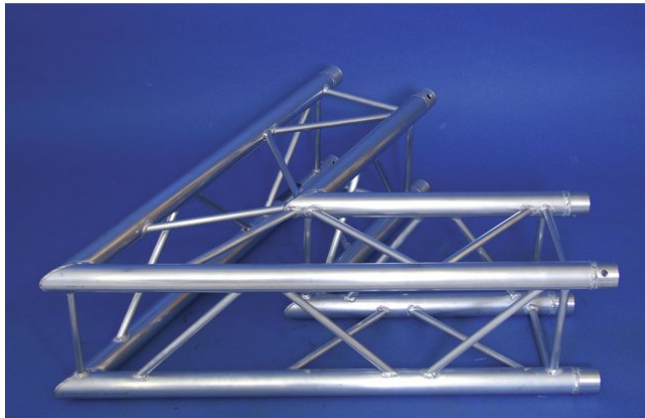

alutruss

QUADLOCK QQC-20 2-way-corner 60°

4-point truss system

Art. No.: 60302960

GTIN: 4026397092363

The article is no longer in our assortment.

alutruss

QUADLOCK QQC-20 2-way-corner 60°

4-point truss system

Art. No.: 60302960

GTIN: 4026397092363

Features:

- High-quality aluminum-tubes with 50 mm in diameter
- Easy installation
- Low weight
- For exhibition and shop installers, discotheque and theatre installations