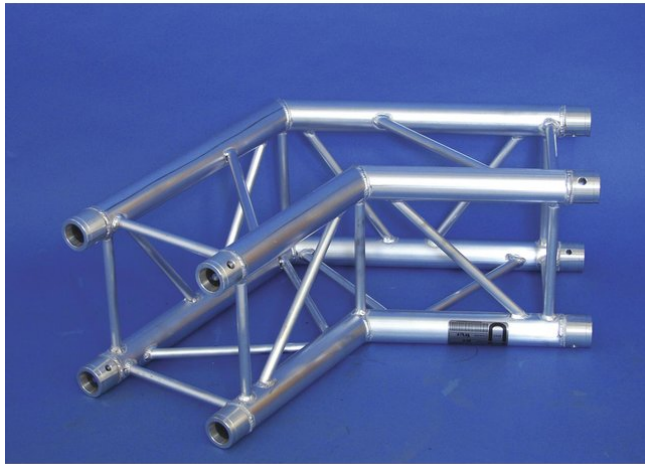

alutruss

QUADLOCK QQC-22 2-way-corner 120°

4-point truss system

Art. No.: 60302965

GTIN: 4026397092370

The article is no longer in our assortment.

alutruss

QUADLOCK QQC-22 2-way-corner 120°

4-point truss system

Art. No.: 60302965

GTIN: 4026397092370

Features:

- High-quality aluminum-tubes with 50 mm in diameter
- Easy installation
- Low weight
- For exhibition and shop installers, discotheque and theatre installations