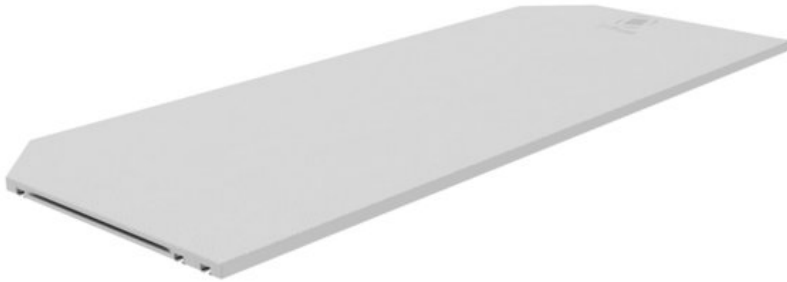

## OnTruss EventBoard S100 PREMIUM grey

OnTruss EventBoard. One system. Many possibilities.

Art. No.: 60303156

GTIN: 4026397673081

**List price: 284.41 €**

incl. 19% VAT.

### Features:

- EventBoard fits all 2-point, 3-point and 4-point trusses. It is compatible with all common manufacturers.
- EventBoard supports every bracing. The course of the cross bracing does not matter.
- EventBoard works on trusses with and without end plates.
- One system for different applications (counter, table, seating furniture, panelling)
- Low transport and storage volume
- Flexibly expandable
- Free design (with only a few panel types)
- No protruding parts
- OnTruss TrussClips can be mounted without tools via 90° turn
- Marking system for quick mounting of the TrussClips
- High durability
- Design flexibility for the truss subbase (e.g. easy mounting of EventBoard S100 on truss divisions of 50cm + 29cm + 21cm)
- Additional rail for extensions available (e.g. FrontCover)
- EventBoard Premium in straight design
- Surface / Edges: PVC / ABS
- Suitable for pipe distance: 239mm ... 240mm
- Easy to assemble
- Suitable for outdoor use
- Made in Germany

### Logistic

EAN / GTIN: 4026397673081

Weight: 4,80 kg

Length: 1.00 m

Width: 0.40 m

Height: 0.03 m

## Technical specifications:

---

Setup: Easy to assemble

---

Color: Grey

---

Dimensions: Length: 1 m  
Width: 40 cm  
Height: 1,50 cm

---