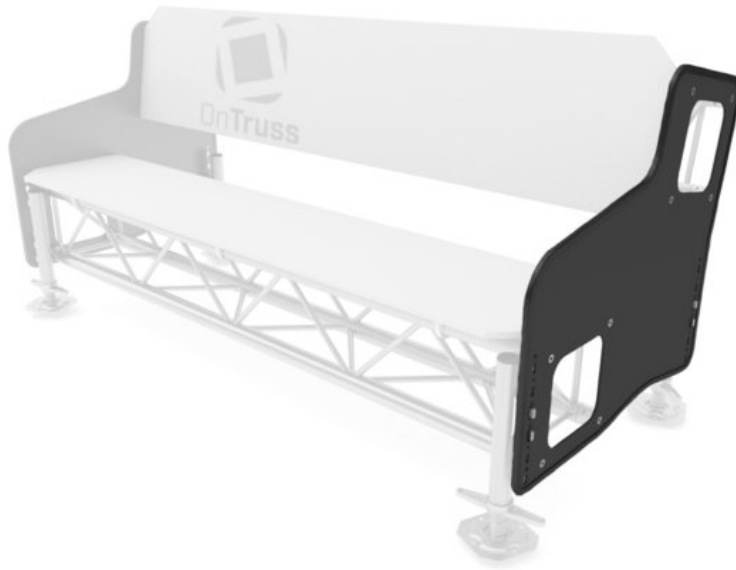

OnTruss Siesta SidePlate 4:4 bk

OnTruss EventBoard. One system. Many possibilities.

Art. No.: 60303232

GTIN:

The article is no longer in our assortment.

Features:

- Siesta SidePlate is the side plate for the OnTruss seating furniture 'Siesta'
- The seating is based on trusses and the OnTruss EventBoard
- Designed for two 4-point trusses made by any manufacturer
- No protruding parts
- Circumferential edge protection
- Mounting of Siesta Leg Basic / Premium by automatic locking
- Recommended for removing the foot: Siesta Leg ReleaseTool (sold separately)
- Coarse compensation of floor unevenness due to 5cm grid (max. 3/5 snap-in points)
- Fine height adjustment through scaffold spindle
- Max. recommended seat length in one unit: 8m
- Opening degree when connecting two sofas using 'Siesta Leg Premium' (closed version / open version): 0°-100° / 0°-50°
- 2 SidePlates are required per sofa
- Made in Germany

Logistic

Technical specifications:

Material: Aluminum, 6 mm

Color: Black