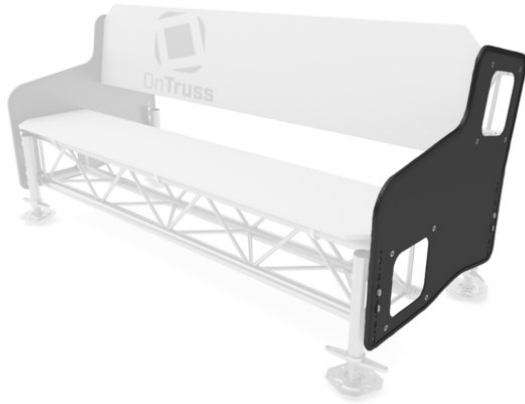

Siesta SidePlate 4:4 bk

OnTruss EventBoard. One system. Many possibilities.

Art. No.: 60303232

GTIN:

The article is no longer in our assortment.

Siesta SidePlate 4:4 bk

OnTruss EventBoard. One system. Many possibilities.

Art. No.: 60303232

GTIN:

Features:

- Siesta SidePlate is the side plate for the OnTruss seating furniture 'Siesta'
- The seating is based on trusses and the OnTruss EventBoard
- Designed for two 4-point trusses made by any manufacturer
- No protruding parts
- Circumferential edge protection
- Mounting of Siesta Leg Basic / Premium by automatic locking
- Recommended for removing the foot: Siesta Leg ReleaseTool (sold separately)
- Coarse compensation of floor unevenness due to 5cm grid (max. 3/5 snap-in points)
- Fine height adjustment through scaffold spindle
- Max. recommended seat length in one unit: 8m
- Opening degree when connecting two sofas using 'Siesta Leg Premium' (closed version / open version): 0°-100° / 0°-50°
- 2 SidePlates are required per sofa
- Made in Germany