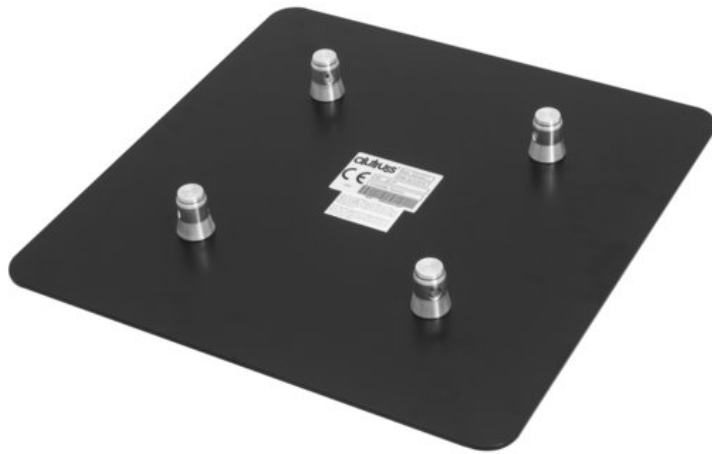

ALUTRUSS QUADLOCK End Plate M10-Male 50cm x 50cm bk

Baseplate for mobile use (connectors 6082 included)

Art. No.: 60303310

GTIN: 4026397725681

List price: 236.81 €

incl. 19% VAT.

Features:

- Easy installation
- The article is delivered pre-assembled
- Trusspipe: 50 mm
- Made in Europe
- For application areas such as: Theater; Trade fair and shop fitting; Clubs/dancing school
- Application possibility: Standing

half cone

- M10 thread

Package contents

- 4 x half cone, 1 x plate

Logistic

EAN / GTIN: 4026397725681

Weight: 3,73 kg

Length: 0.50 m

Width: 0.50 m

Height: 0.05 m

Technical specifications:

Setup: Easy installation

Trusspipe: 50 mm

Color: Black

Dimensions: Length: 50 cm

Width: 50 cm

Height: 5 cm

Weight: 3,67 kg

Half cone

Thread:

M10 thread
