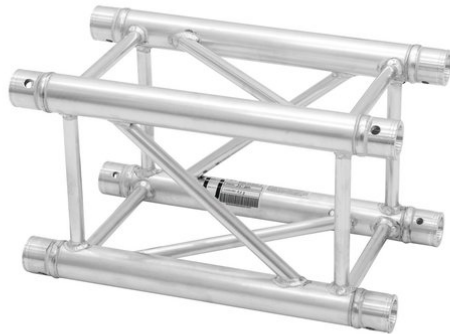

## TOWERTRUSS TQTR-500 4-Way Cross Beam

4-point tower cross beam

**Art. No.: 60304400**

GTIN: 4026397199727

**List price: 284.41 €**  
incl. 19% VAT.

## TOWERTRUSS TQTR-500 4-Way Cross Beam

4-point tower cross beam

**Art. No.: 60304400**

GTIN: 4026397199727

### Features:

---

- For building ground supports
  - Easy to assemble
  - Trusspipe: 50 mm
  - TÜV Süd certified
  - For further information about this product, please refer to the Data Sheet under "Downloads"
- Package contents
- 1 x connection Set