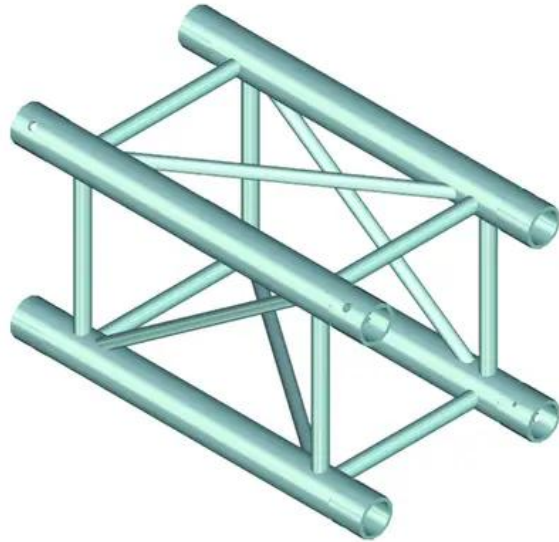

ALUTRUSS TOWERTRUSS TQTR-2500 4-way Cross Beam

4-point tower cross beam

Art. No.: 60304430

GTIN: 4026397199758

Description:

TOWERTRUSS TQTR 4-point truss system

TOWERTRUSS TQTR is a 4-point truss system made of aluminum. The individual elements are connected via four cones, pivots and pins. TOWERTRUSS TQTR is made of EN-AW 6082 T6 (AlMgSi1 T6) alloy with 20 mm braces for high loads.

The advantage of the conical connection system is that the cones completely fit into the main chords so that highest load capacity is guaranteed. The Quick-Lock system enables fast, efficient and highly aesthetic assembly when the truss constructions are frequently assembled and dismantled.

The four main chords are made of 50 mm aluminum tube with 4 mm wall thickness and offer a good relation between strength and weight. The braces have a diameter of 20 mm with 2 mm wall thickness and leave enough space for installing couplers, hooks and clamps.

With 290 mm outer dimensions, TOWERTRUSS TQTR is a stable truss system for high loads and extended durability. This system is mainly designed for building the Tower System I and II and for intense use in stage installations, fair installations, event installations.