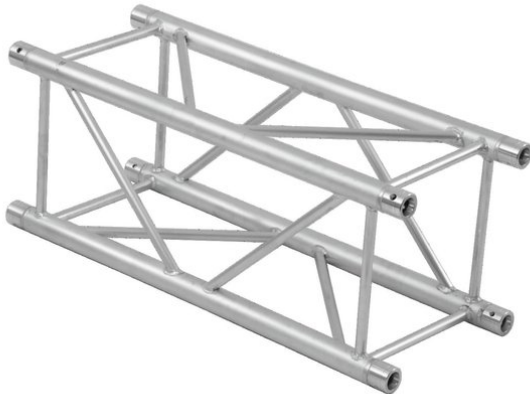

QUADLOCK TQ390-500 4-Way Cross Beam

4-point truss system

Art. No.: 60306010

GTIN: 4026397187205

List price: 284.41 €
incl. 19% VAT.

QUADLOCK TQ390-500 4-Way Cross Beam

4-point truss system

Art. No.: 60306010

GTIN: 4026397187205

Features:

- Low weight
 - Easy to assemble
 - Trusspipe: 50 mm
 - TÜV Süd certified
 - For application areas such as: Theater; Trade fair and shop fitting; Clubs/dancing school
 - For further information about this product, please refer to the Data Sheet under "Downloads"
- Package contents
- 1 x connection Set