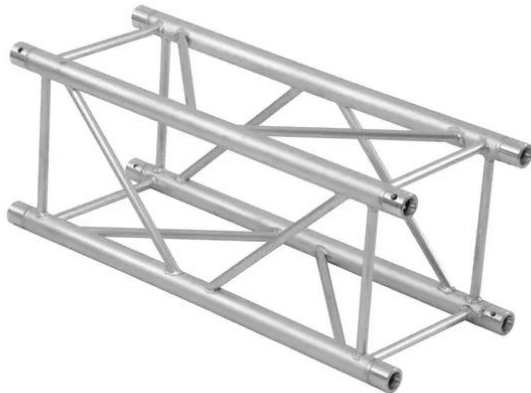

QUADLOCK TQ390-1000 4-way Cross Beam

4-point truss system

Art. No.: 60306015

GTIN: 4026397187212

QUADLOCK TQ390-1000 4-way Cross Beam

4-point truss system

Art. No.: 60306015

GTIN: 4026397187212

Features:

- Low weight
- Easy to assemble
- Trusspipe: 50 mm
- TÜV Süd certified
- For application areas such as: Theater; Trade fair and shop fitting; clubs/dancing school
- For further information about this product, please refer to the Data Sheet under "Downloads"