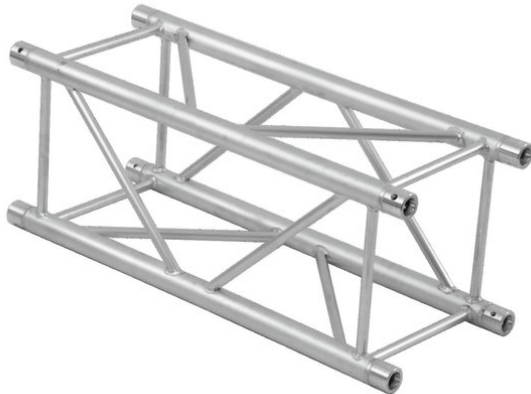

QUADLOCK TQ390-2500 4-Way Cross Beam

4-point truss system

Art. No.: 60306025

GTIN: 4026397187236

List price: 534.31 €
incl. 19% VAT.

QUADLOCK TQ390-2500 4-Way Cross Beam

4-point truss system

Art. No.: 60306025

GTIN: 4026397187236

Features:

- Low weight
 - Easy to assemble
 - Trusspipe: 50 mm
 - TÜV Süd certified
 - For application areas such as: Theater; Trade fair and shop fitting; Clubs/dancing school
 - For further information about this product, please refer to the Data Sheet under "Downloads"
- Package contents
- 1 x connection Set