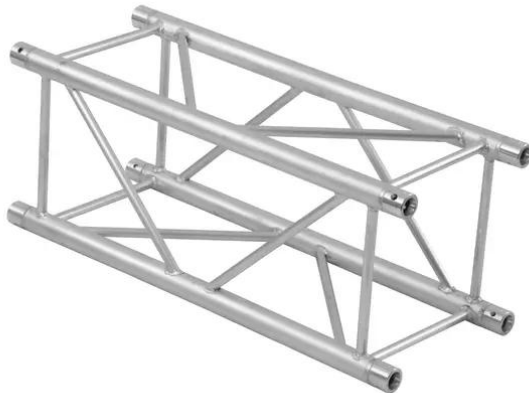

QUADLOCK TQ390-3000 4-way Cross Beam

4-point truss system

Art. No.: 60306030

GTIN: 4026397187243

QUADLOCK TQ390-3000 4-way Cross Beam

4-point truss system

Art. No.: 60306030

GTIN: 4026397187243

Features:

- Low weight
- Easy to assemble
- Trusspipe: 50 mm
- TÜV Süd certified
- For application areas such as: Theater; Trade fair and shop fitting; clubs/dancing school
- For further information about this product, please refer to the Data Sheet under "Downloads"