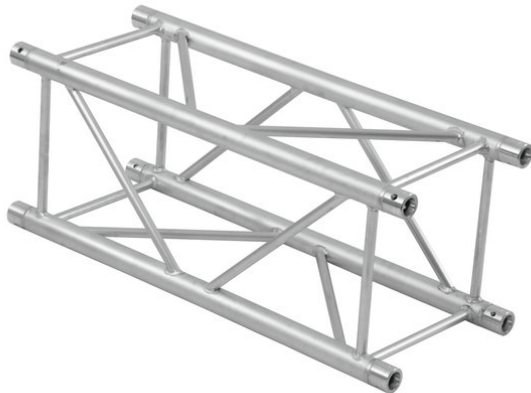

QUADLOCK TQ390-5000 4-Way Cross Beam

4-point truss system

Art. No.: 60306040

GTIN: 4026397187267

List price: 867.51 €
incl. 19% VAT.

QUADLOCK TQ390-5000 4-Way Cross Beam

4-point truss system

Art. No.: 60306040

GTIN: 4026397187267

Features:

- Low weight
 - Easy to assemble
 - Trusspipe: 50 mm
 - TÜV Süd certified
 - For application areas such as: Theater; Trade fair and shop fitting; Clubs/dancing school
 - For further information about this product, please refer to the Data Sheet under "Downloads"
- Package contents
- 1 x connection Set