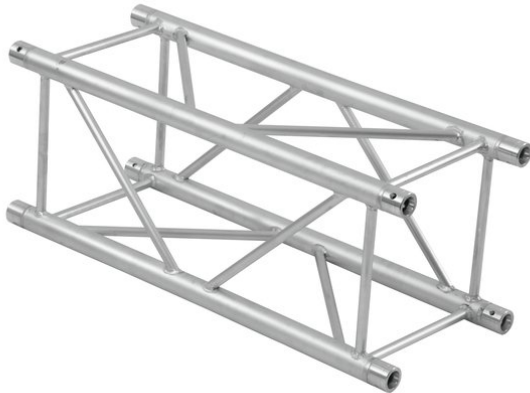

alutruss

QUADLOCK GL400-1000 4-Way Cross Beam

Art. No.: 6030629C
GTIN: 4026397577853

List price: 355.81 €
incl. 19% VAT.

alutruss

QUADLOCK GL400-1000 4-Way Cross Beam

Art. No.: 6030629C
GTIN: 4026397577853

Features:

- Trusspipe: 50 mm
- Made in Europe
- For further information about this product, please refer to the Data Sheet under "Downloads"
- Package contents
- 1 x connection Set