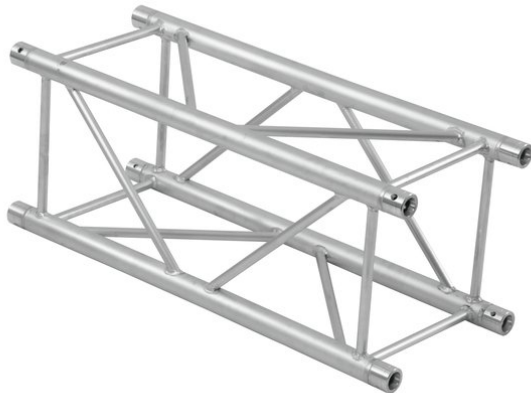

## QUADLOCK GL400-2000 4-Way Cross Beam

Art. No.: 6030629G  
GTIN: 4026397577877

**List price: 474.81 €**  
incl. 19% VAT.

## QUADLOCK GL400-2000 4-Way Cross Beam

Art. No.: 6030629G  
GTIN: 4026397577877

### Features:

---

- Trusspipe: 50 mm
- Made in Europe
- For further information about this product, please refer to the Data Sheet under "Downloads"
- Package contents
- 1 x connection Set