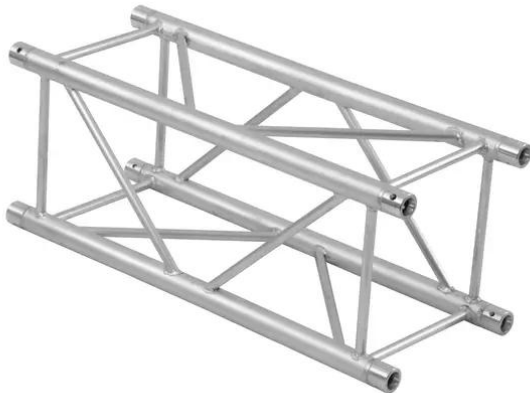

QUADLOCK GL400-2000 4-way Cross Beam

Art. No.: 6030629G
GTIN: 4026397577877

QUADLOCK GL400-2000 4-way Cross Beam

Art. No.: 6030629G
GTIN: 4026397577877

Features:

- Trusspipe: 50 mm
- Made in Europe
- For further information about this product, please refer to the Data Sheet under "Downloads"