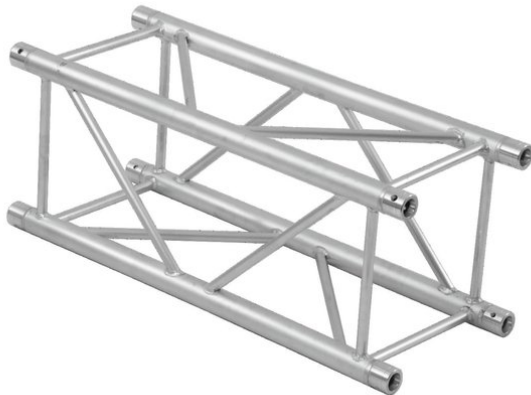

# alutruss

---

## QUADLOCK GL400-2500 4-Way Cross Beam

Art. No.: 6030629J  
GTIN: 4026397577884

**List price: 593.81 €**  
incl. 19% VAT.

## QUADLOCK GL400-2500 4-Way Cross Beam

Art. No.: 6030629J  
GTIN: 4026397577884

### Features:

---

- Trusspipe: 50 mm
- Made in Europe
- For further information about this product, please refer to the Data Sheet under "Downloads"
- Package contents
- 1 x connection Set