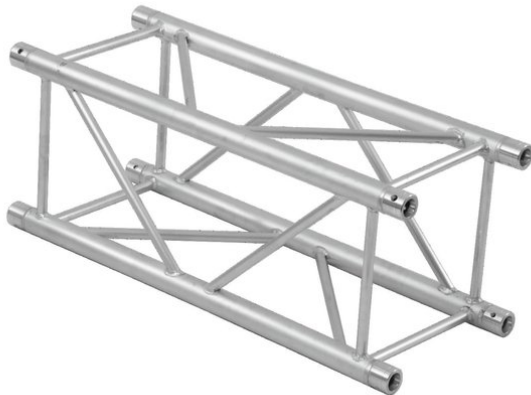

# alutruss

---

## QUADLOCK GL400-4000 4-Way Cross Beam

Art. No.: 6030629P  
GTIN: 4026397577914

**List price: 831.81 €**  
incl. 19% VAT.

---

All rights reserved. Subject to change without notice. Errors and omissions excepted.  
Illustration only. Actual item may differ from photo.

## QUADLOCK GL400-4000 4-Way Cross Beam

Art. No.: 6030629P  
GTIN: 4026397577914

### Features:

---

- Trusspipe: 50 mm
- Made in Europe
- For further information about this product, please refer to the Data Sheet under "Downloads"
- Package contents
- 1 x connection Set

---

All rights reserved. Subject to change without notice. Errors and omissions excepted.  
Illustration only. Actual item may differ from photo.