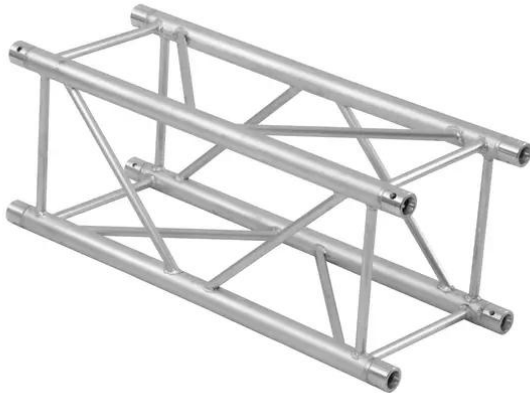

alutruss

QUADLOCK GL400-4000 4-way Cross Beam

Art. No.: 6030629P
GTIN: 4026397577914

alutruss

QUADLOCK GL400-4000 4-way Cross Beam

Art. No.: 6030629P
GTIN: 4026397577914

Features:

- Trusspipe: 50 mm
- Made in Europe
- For further information about this product, please refer to the Data Sheet under "Downloads"