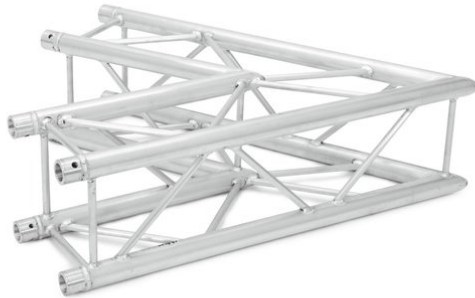

# alutruss

---

## QUADLOCK GL400-C20 2-Way Corner 60°

**Art. No.: 60306302**  
GTIN: 4026397577945

**List price: 493.85 €**  
incl. 19% VAT.

## QUADLOCK GL400-C20 2-Way Corner 60°

**Art. No.: 60306302**  
GTIN: 4026397577945

### Features:

---

- Trusspipe: 50 mm
- Made in Europe
- Package contents
- 1 x connection Set