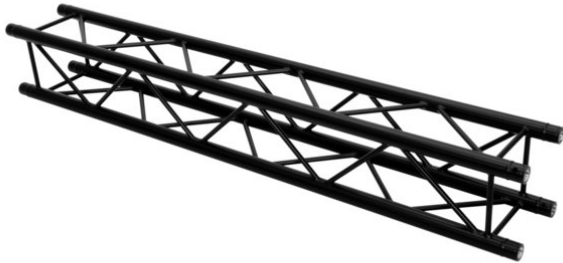

## QUADLOCK ROAD S6082-500 4-Way Cross Beam

4-point truss system with black structured powder-coating

**Art. No.:** 60306344

GTIN: 4026397731415

**List price: 224.91 €**  
incl. 19% VAT.

## QUADLOCK ROAD S6082-500 4-Way Cross Beam

4-point truss system with black structured powder-coating

**Art. No.:** 60306344

GTIN: 4026397731415

### Features:

---

- Quadlock 6082
  - Strong EN-AW 6082 alloy for high loads
  - Easy installation
  - High-quality aluminum-tubes with 50 mm in diameter
  - Trusspipe: 50 mm
  - Low weight
  - TÜV Süd certified
  - Distance center - center: 240 mm
  - For application areas such as: Rental; theater; Trade fair and shop fitting; Clubs/dancing school
  - Made in Europe
- Package contents
- 1 x connection Set