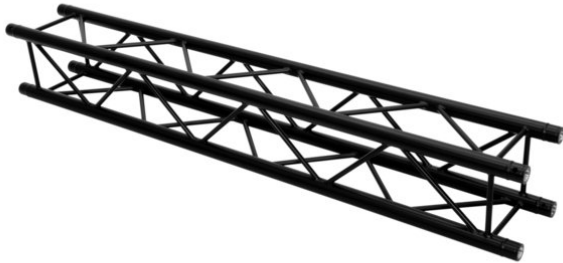

## QUADLOCK ROAD S6082-1000 4-Way Cross Beam

4-point truss system with black structured powder-coating

**Art. No.:** 60306346

GTIN: 4026397731422

**List price: 308.21 €**  
incl. 19% VAT.

## QUADLOCK ROAD S6082-1000 4-Way Cross Beam

4-point truss system with black structured powder-coating

**Art. No.:** 60306346

GTIN: 4026397731422

### Features:

---

- Quadlock 6082
- Easy installation
- Strong EN-AW 6082 alloy for high loads
- Trusspipe: 50 mm
- TÜV Süd certified
- High-quality aluminum-tubes with 50 mm in diameter
- For application areas such as: Rental; theater; Trade fair and shop fitting; Clubs/dancing school
- Low weight
- Distance center - center: 240 mm
- Made in Europe
- Package contents
- 1 x connection Set