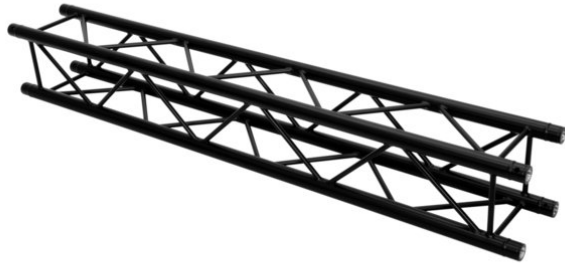

QUADLOCK ROAD S6082-1500 4-Way Cross Beam

4-point truss system with black structured powder-coating

Art. No.: 60306350

GTIN: 4026397731439

List price: 403.41 €
incl. 19% VAT.

QUADLOCK ROAD S6082-1500 4-Way Cross Beam

4-point truss system with black structured powder-coating

Art. No.: 60306350

GTIN: 4026397731439

Features:

- Quadlock 6082
 - Strong EN-AW 6082 alloy for high loads
 - Easy installation
 - High-quality aluminum-tubes with 50 mm in diameter
 - Trusspipe: 50 mm
 - Low weight
 - TÜV Süd certified
 - Distance center - center: 240 mm
 - Made in Europe
 - For application areas such as: Rental; theater; Trade fair and shop fitting; Clubs/dancing school
- Package contents
- 1 x connection Set